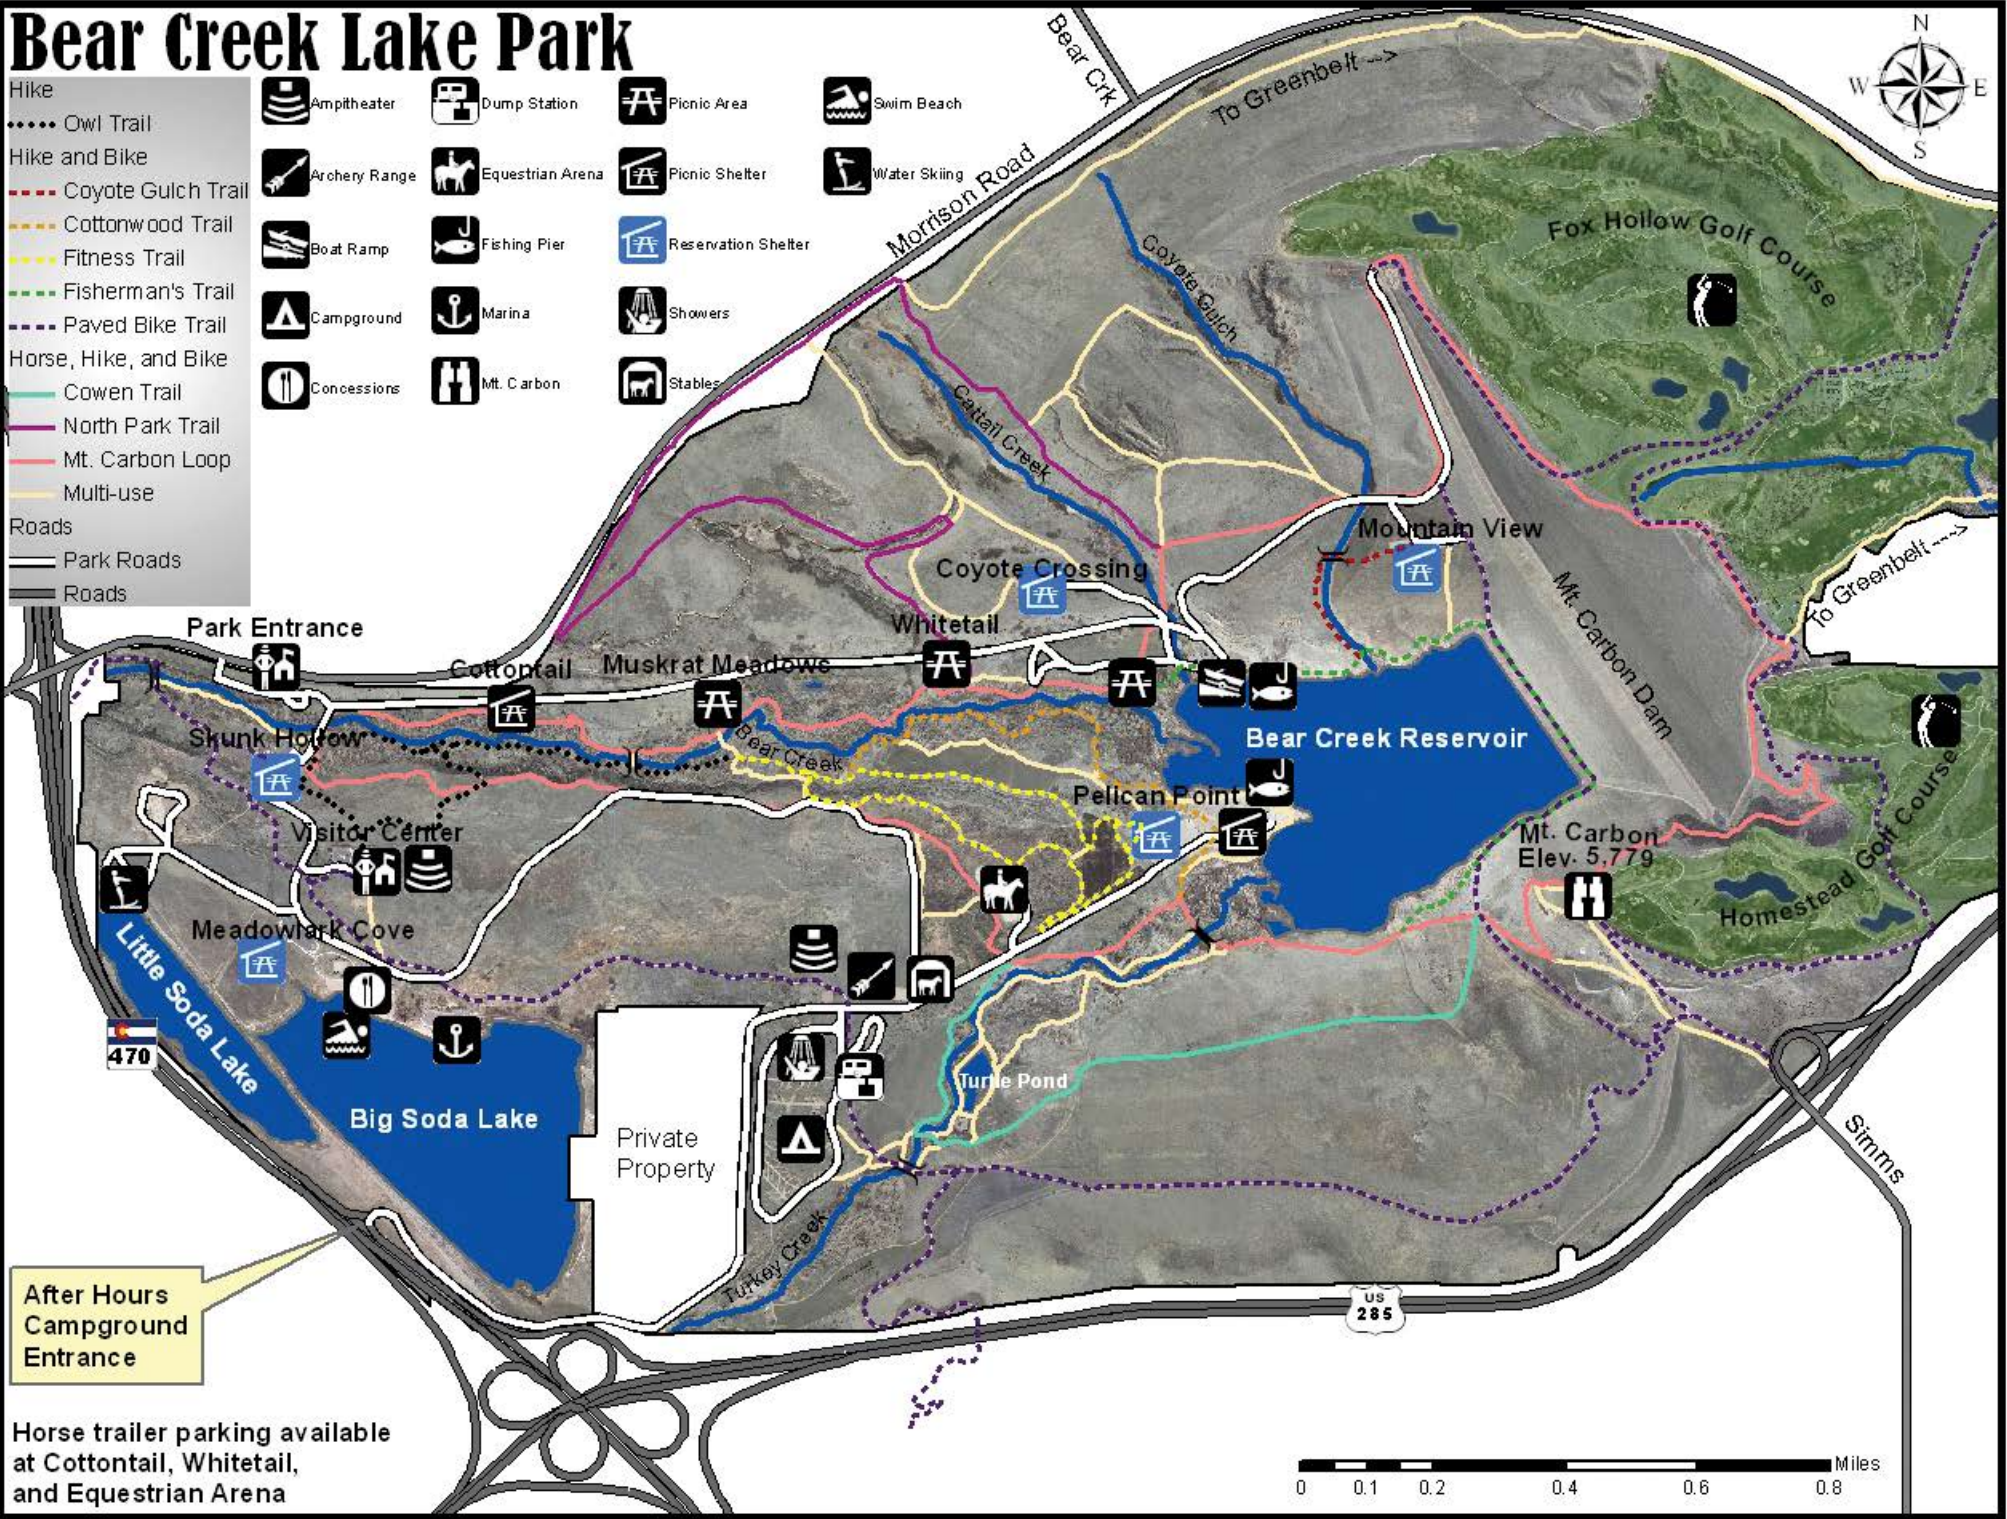

Bear Creek Lake Park

- Hike**
- Owl Trail
- Hike and Bike**
- Coyote Gulch Trail
 - Cottonwood Trail
 - Fitness Trail
 - Fisherman's Trail
 - Paved Bike Trail
- Horse, Hike, and Bike**
- Cowen Trail
 - North Park Trail
 - Mt. Carbon Loop
 - Multi-use
- Roads**
- Park Roads
 - Roads

- Amphitheater
- Archeology Range
- Boat Ramp
- Campground
- Concessions
- Dump Station
- Equestrian Arena
- Fishing Pier
- Marina
- Mt. Carbon
- Picnic Area
- Picnic Shelter
- Reservation Shelter
- Showers
- Stables
- Swim Beach
- Water Skiing

After Hours
Campground
Entrance

Horse trailer parking available
at Cottontail,
Whitetail,
and Equestrian Arena